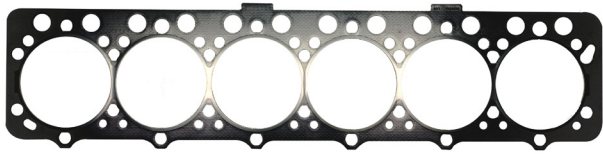

John Deere
John Deere 6090T

50204301